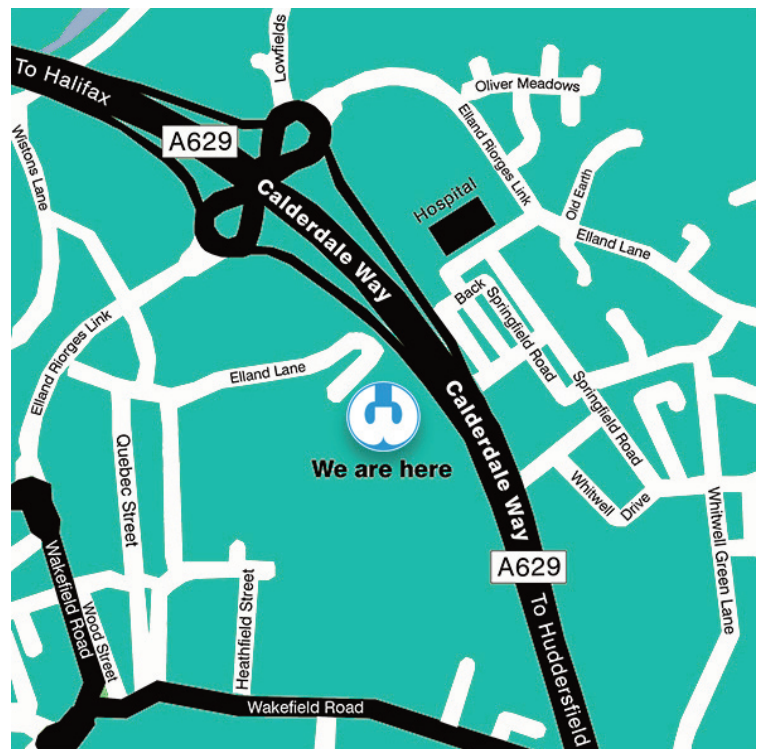

How to find us

Directions from Halifax:

Off Elland By-Pass A629
 2nd exit signposted Elland Rastrick
 At the roundabout take 4th exit signposted Elland/Ainleys Ind Est
 First left at traffic lights (Elland Lane)
 First left again
 Follow the road round to Grove Mills

Directions from Motorway:

M62 to Exit 24
 Down slip road to roundabout
 2nd exit Halifax/Elland
 Down By-Pass A629
 Take first exit signposted Elland
 At the roundabout at the bottom turn left
 First left at traffic lights (Elland Lane)
 First left again
 Follow the road round to Grove Mills