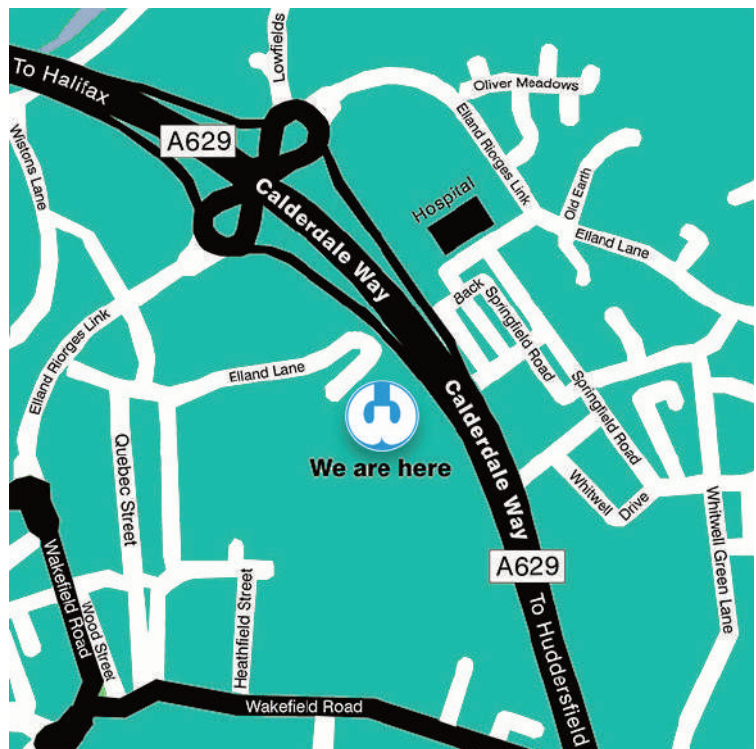

Waxman
Tile Showroom

How to find us

Directions from Halifax:

Off Elland By-Pass A629
 2nd exit signposted Elland Rastrick
 At the roundabout take 4th exit signposted Elland/Ainleys Ind Est
 First left at traffic lights (Elland Lane)
 First left again
 Follow the road round to Grove Mills

Directions from Motorway:

M62 to Exit 24
 Down slip road to roundabout
 2nd exit Halifax/Elland
 Down By-Pass A629
 Take first exit signposted Elland
 At the roundabout at the bottom turn left
 First left at traffic lights (Elland Lane)
 First left again
 Follow the road round to Grove Mills